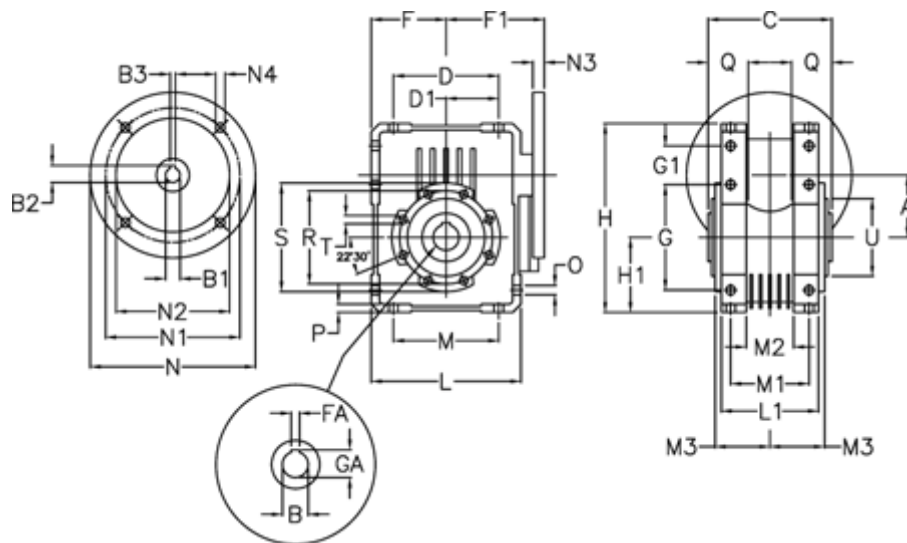

Article number: 392207501574016

Description: Worm Gear with Torque Limiter  
W75 L1-U-15-P100B5

## Measures

A = 75	F = 87	L = 174	N2 = 180	T = M8x14
B = 30	F1 = 120	L1 = 104	N3 = 13	U = 90
B1 E7 = 28	FA = 8	M = 126	N4 = 12.5	
B2 = 31.3	G = 126	M1 = 82	O = 10.5	
B3 H9 = 8	G1 = 46.5	M2 = 44	P = 9	
C = 127	GA = 33.3	M3 = 58.5	Q = 40	
D = 109.5	H = 220.5	N = 250	R = 110	
D1 = 46.5	H1 = 87	N1 = 215	S = 125	